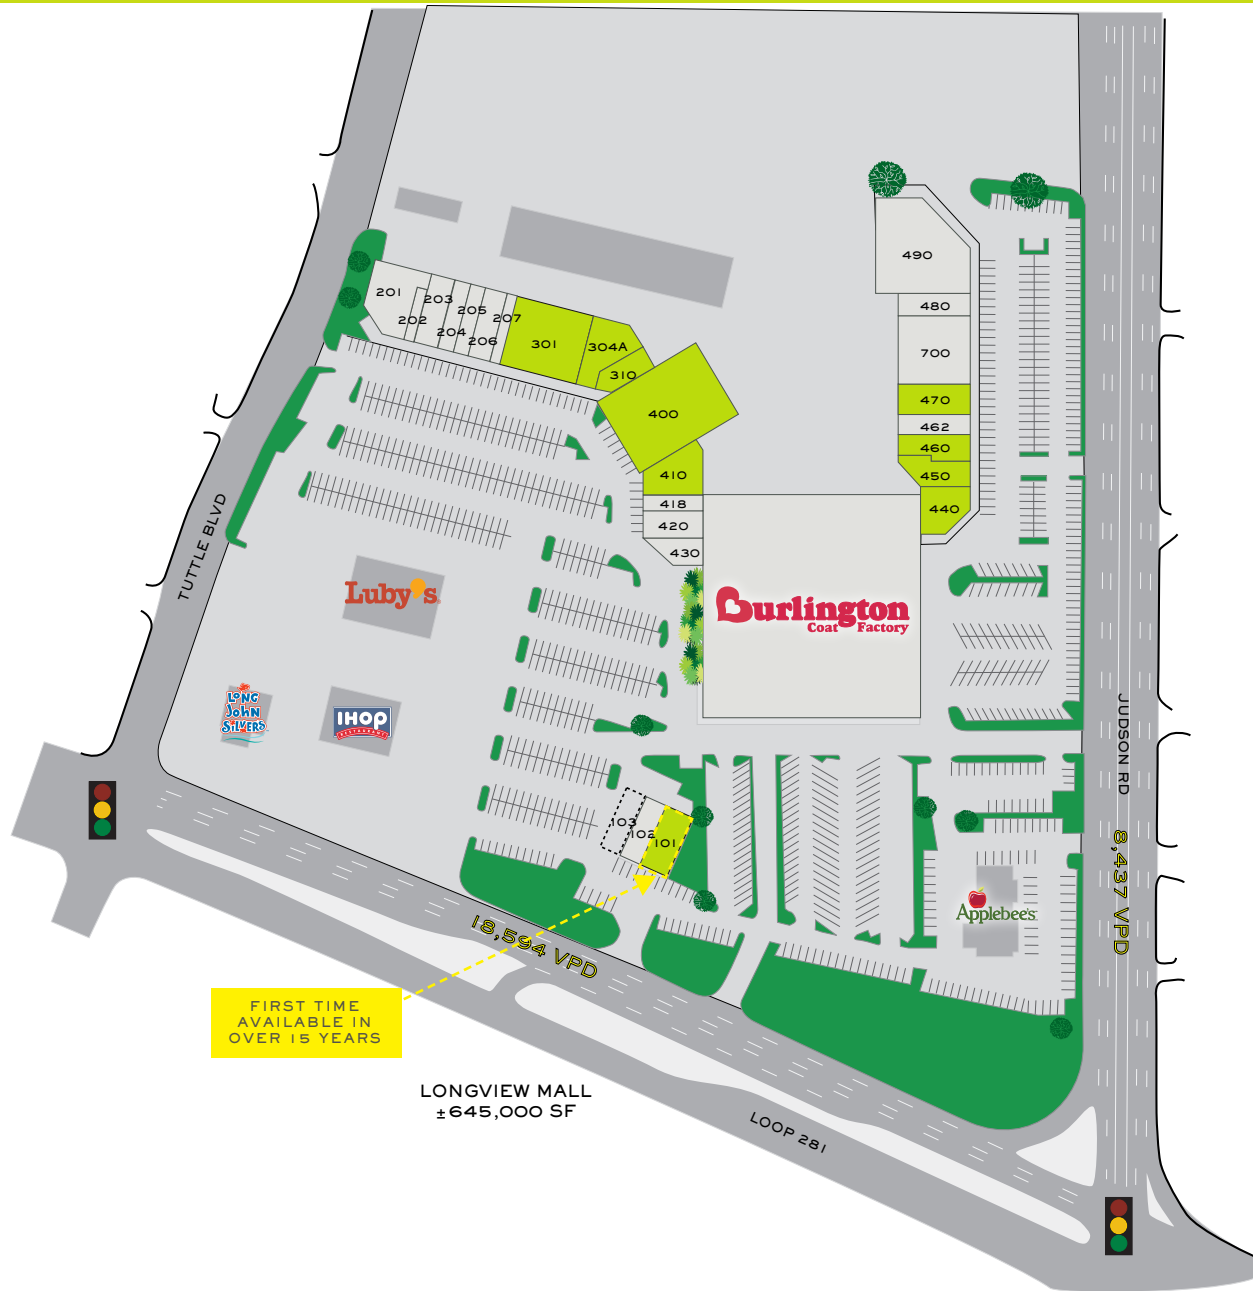

# LONGVIEW MARKETPLACE

103 WEST LOOP 281 - LONGVIEW, TX 75605

FIRST TIME AVAILABLE IN OVER 15 YEARS

LONGVIEW MALL  
±645,000 SF

18,594 VPD

JUDSON RD  
8,437 VPD

PROPERTY RETAILERS		
SUITE	TENANT	SF
201	JASON'S DELI	
202	UPPER CUTS SALON	
203	ONCE UPON A CHILD	
204	CALIFORNIA NAILS	
205	EAST TEXAS SPORTS CENTER	
206	PLANET BEACH	
207	CELL PHONE REPAIR	
301	WET PETS & CRITTERS - AVAILABLE	5,647
304A	AVAILABLE	3,300
310	AVAILABLE	1,910
400	AVAILABLE	19,769
410	AVAILABLE	3,800
418	METABOLIC RESEARCH CENTER	
420	GAMES 2 GO	
430	THAI KITCHEN	
	BURLINGTON COAT FACTORY	
440	AVAILABLE	3,220
450	AVAILABLE	2,200
460	AVAILABLE	2,700
462	STURRUP ORTHODONTICS	
470	AVAILABLE	4,500
700	GOOD SHEPARD MEDICAL	
480	GSHS HOME HEALTH	
490	FITNESS 1440	
101	AVAILABLE	2,960
102	INTERSTATE BATTERIES	
103	BUILD-ON CAPABILITY	2,500