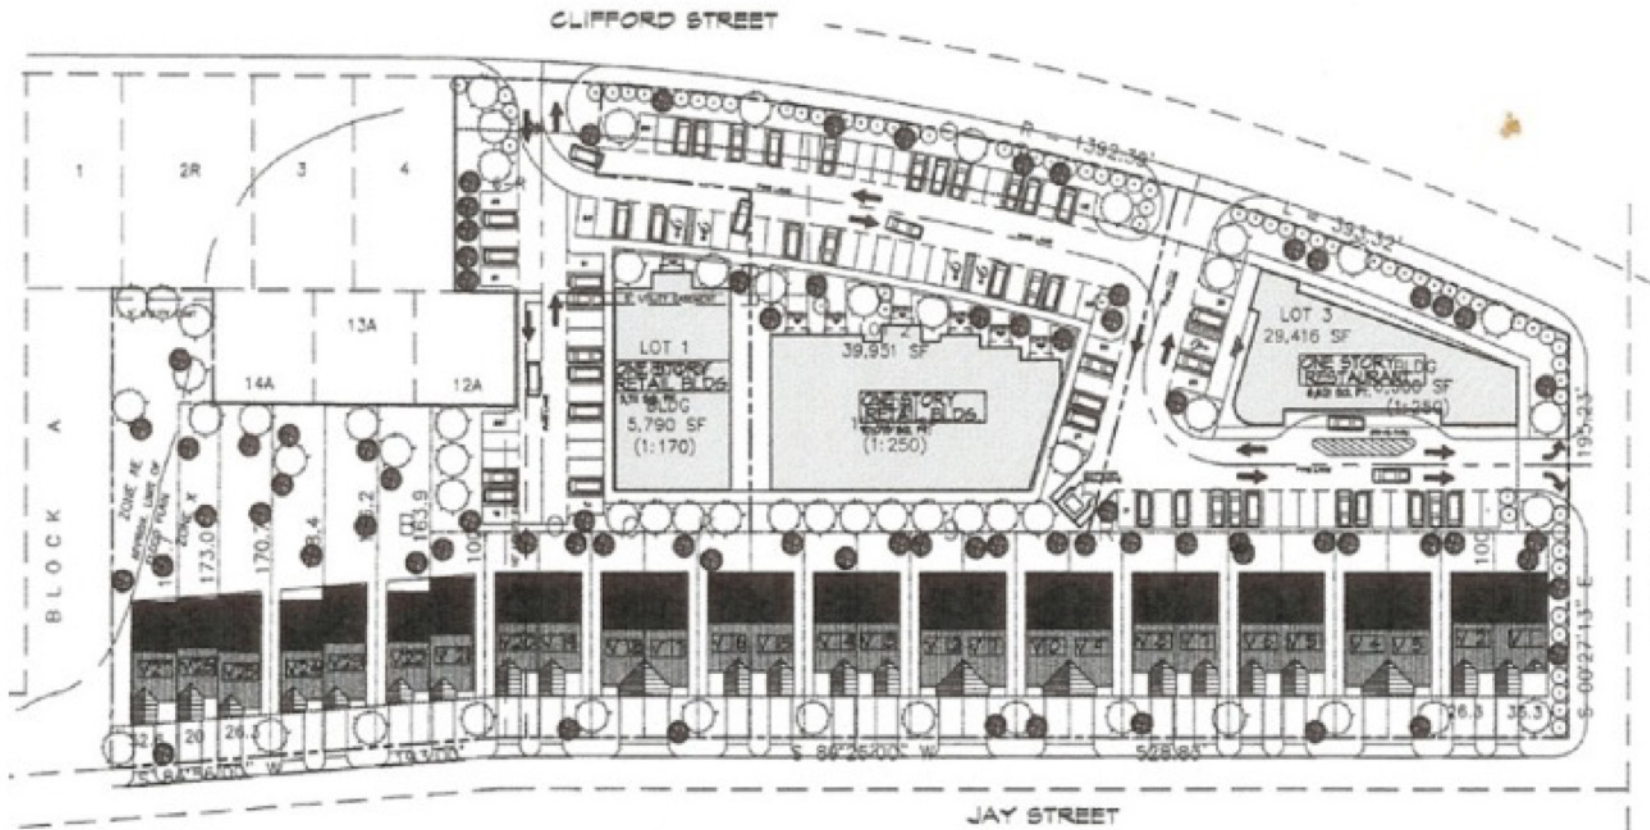

WEST FORT WORTH - CLIFFORD ST. (WHITE SETTLEMENT, TX)

LOCKHEED MARTIN TRADE AREA - 3 PAD SITES FOR SALE (SHOVEL READY)

CONCEPTUAL PLAN

Open to sell all 3 pad sites to one developer/user

DEREK ANTHONY
danthony@woodmont.com
817.377.7150