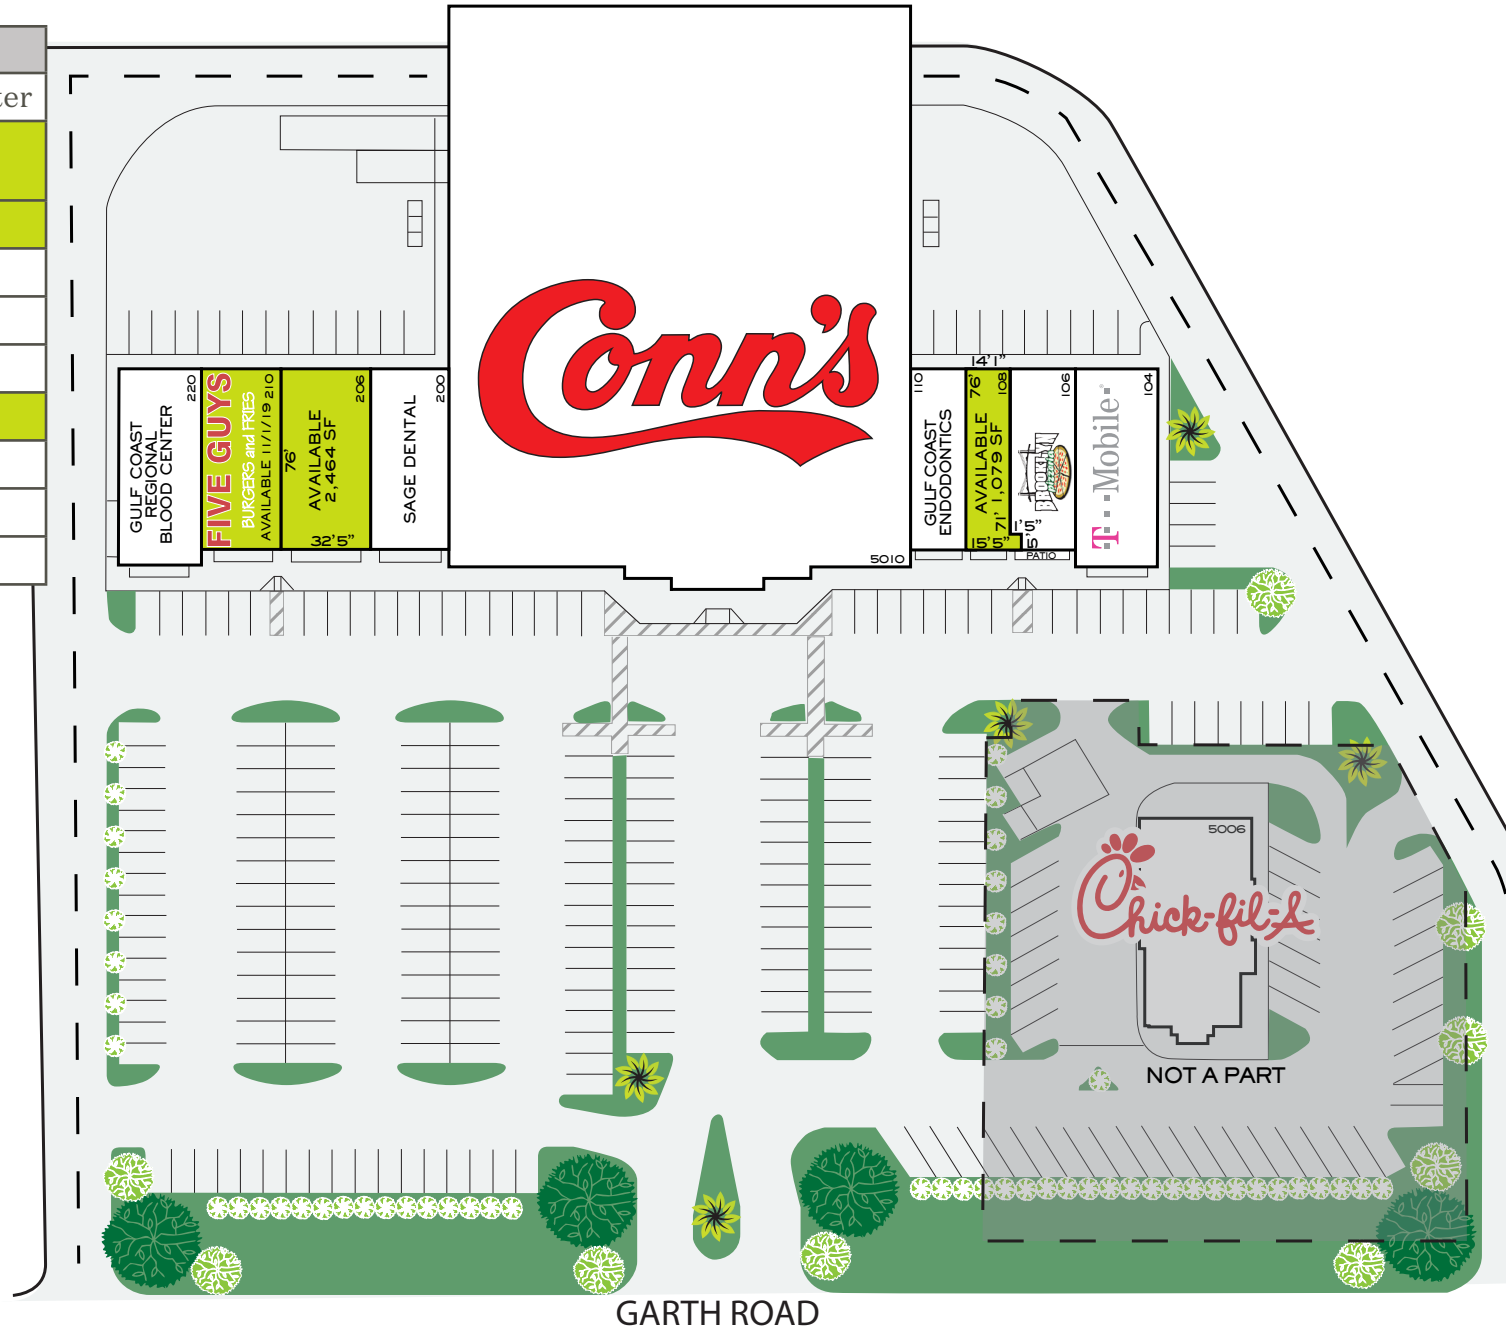

BAYTOWN CONN'S RETAIL CENTER

5010 GARTH ROAD BAYTOWN, TEXAS 77520

STE	TENANT
220	Gulf Coast Regional Blood Center
210	2nd Gen. Restaurant 11/1/19 Available - 2,464 SF
206	Available - 2,464 SF
200	Sage Dental
5010	Conn's
110	Gulf Coast Endodontics
108	Available - 1,079 SF
106	Brooklyn Pizzeria
104	T-Mobile
5006	Chick-fil-A