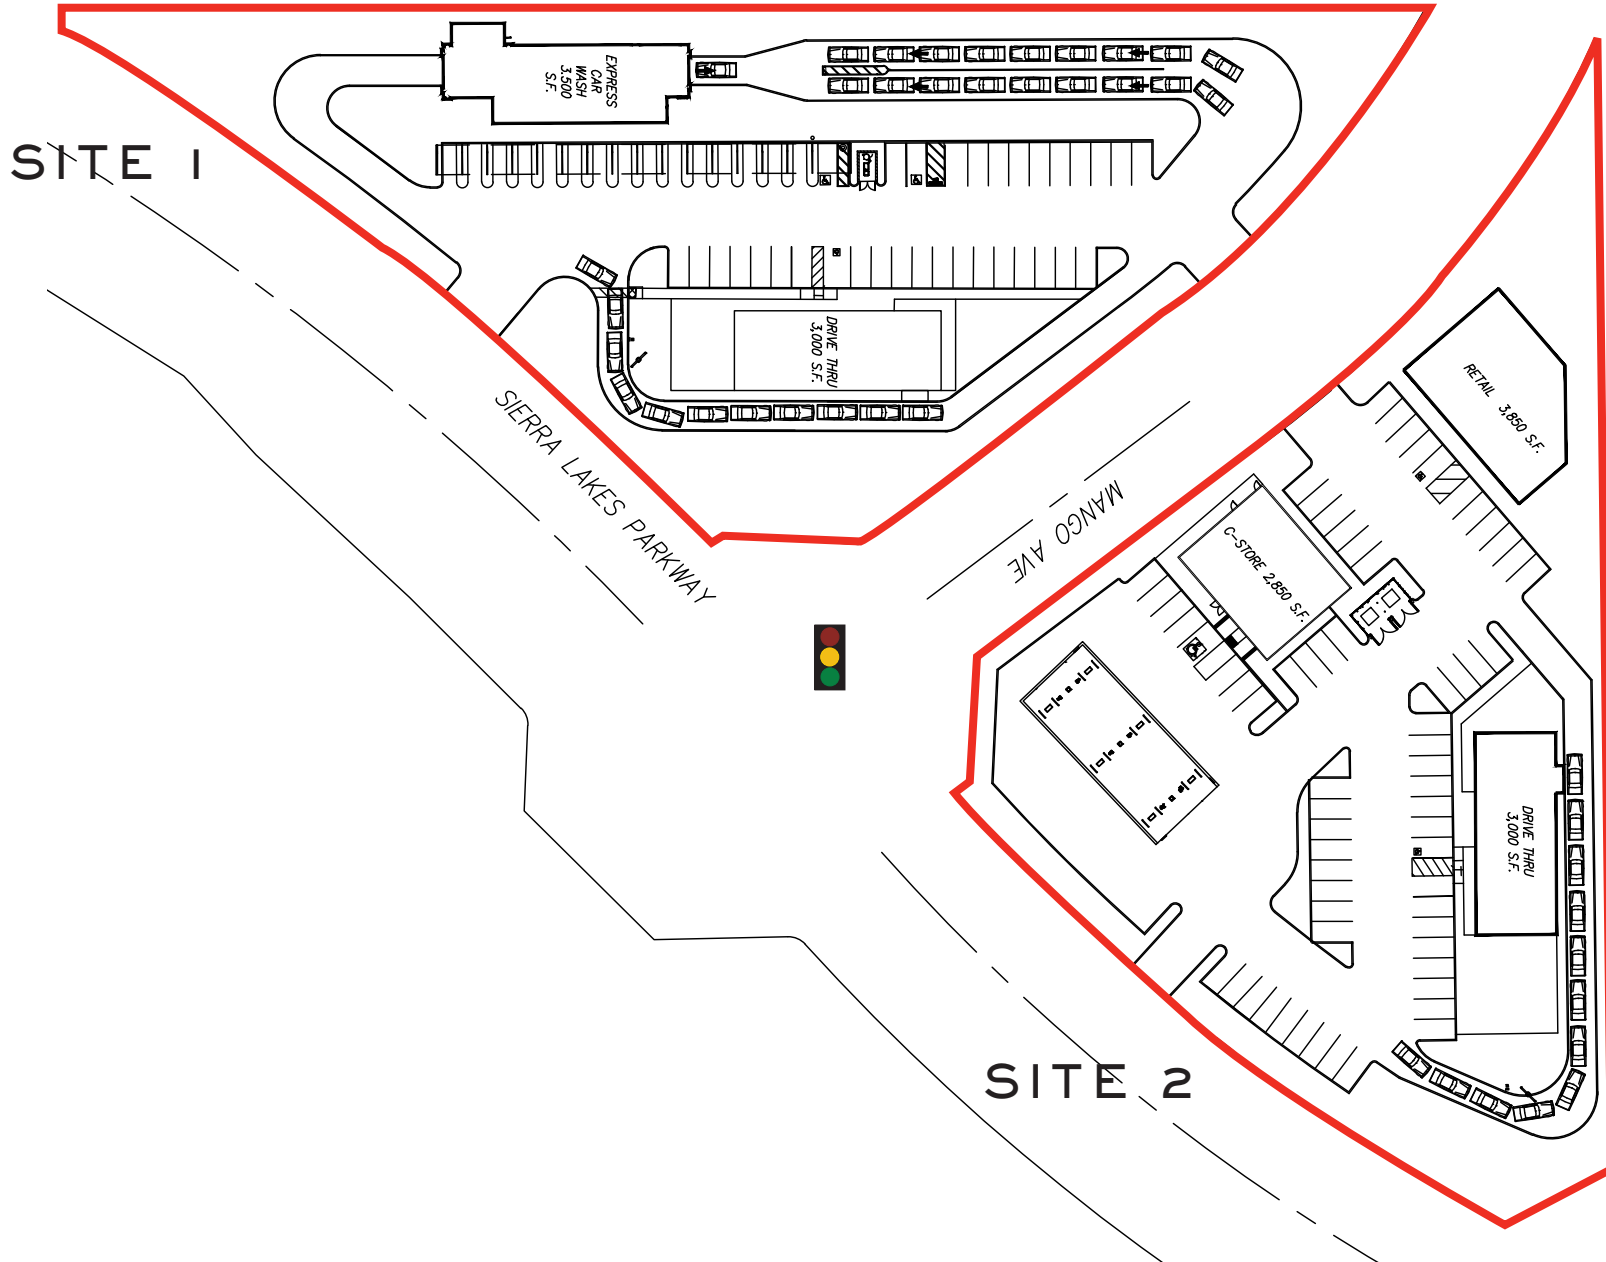

FOR LEASE - LAST TWO PAD SITES ON SIERRA LAKES PKWY

SIERRA LAKES PARKWAY - FONTANA, CA 92377

EMILY ISEMINGER
eiseminger@woodmont.com
714.269.2032