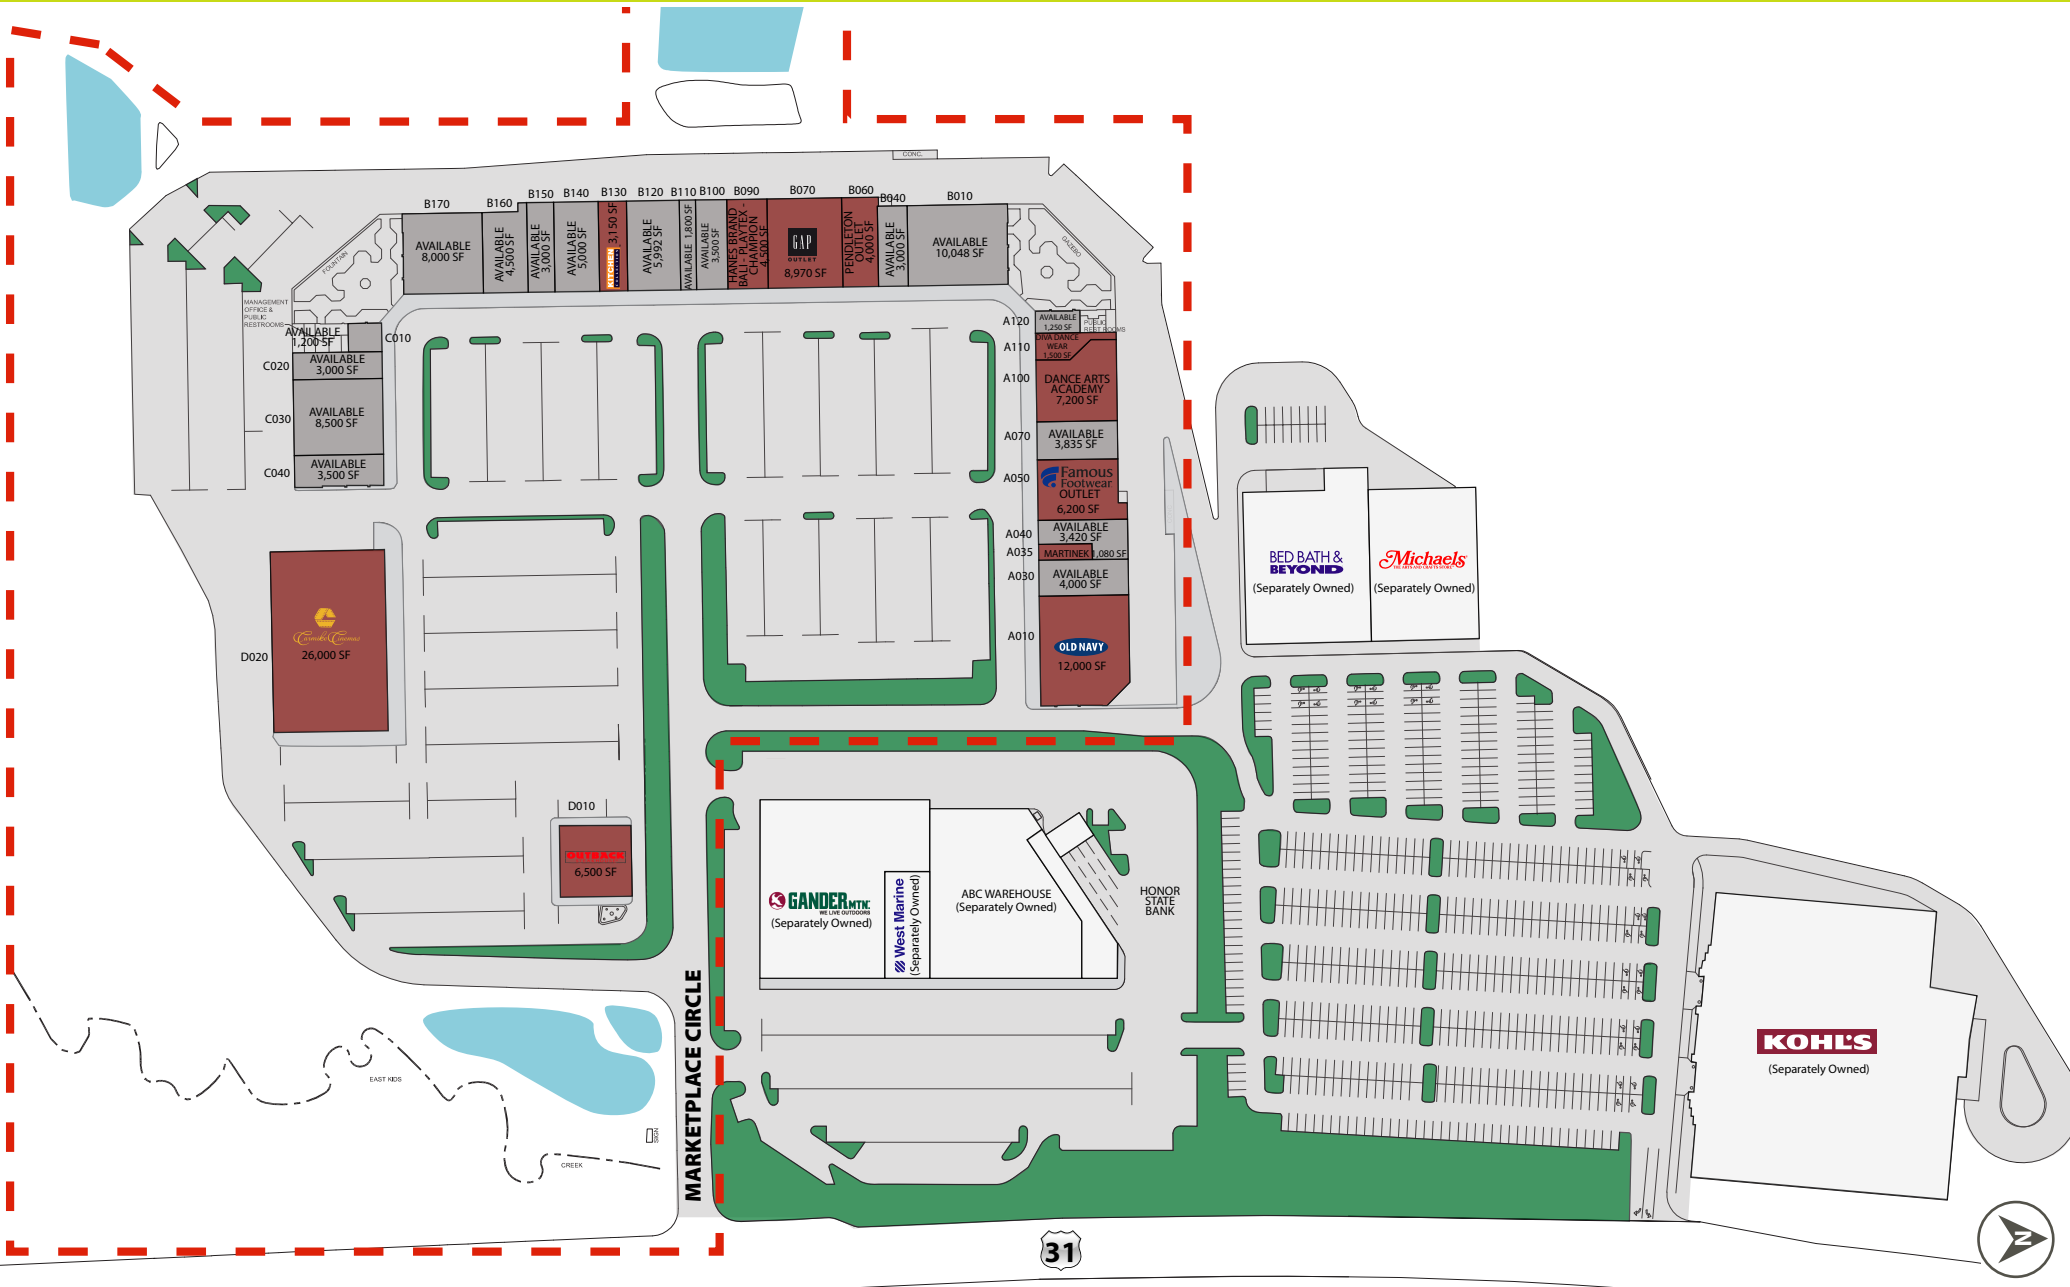

# TRAVERSE CITY OUTLET CENTER

3639 MARKET PLACE CIRCLE - TRAVERSE CITY, MI 49684

thewoodmontcompany@gmail.com

817.732.4000