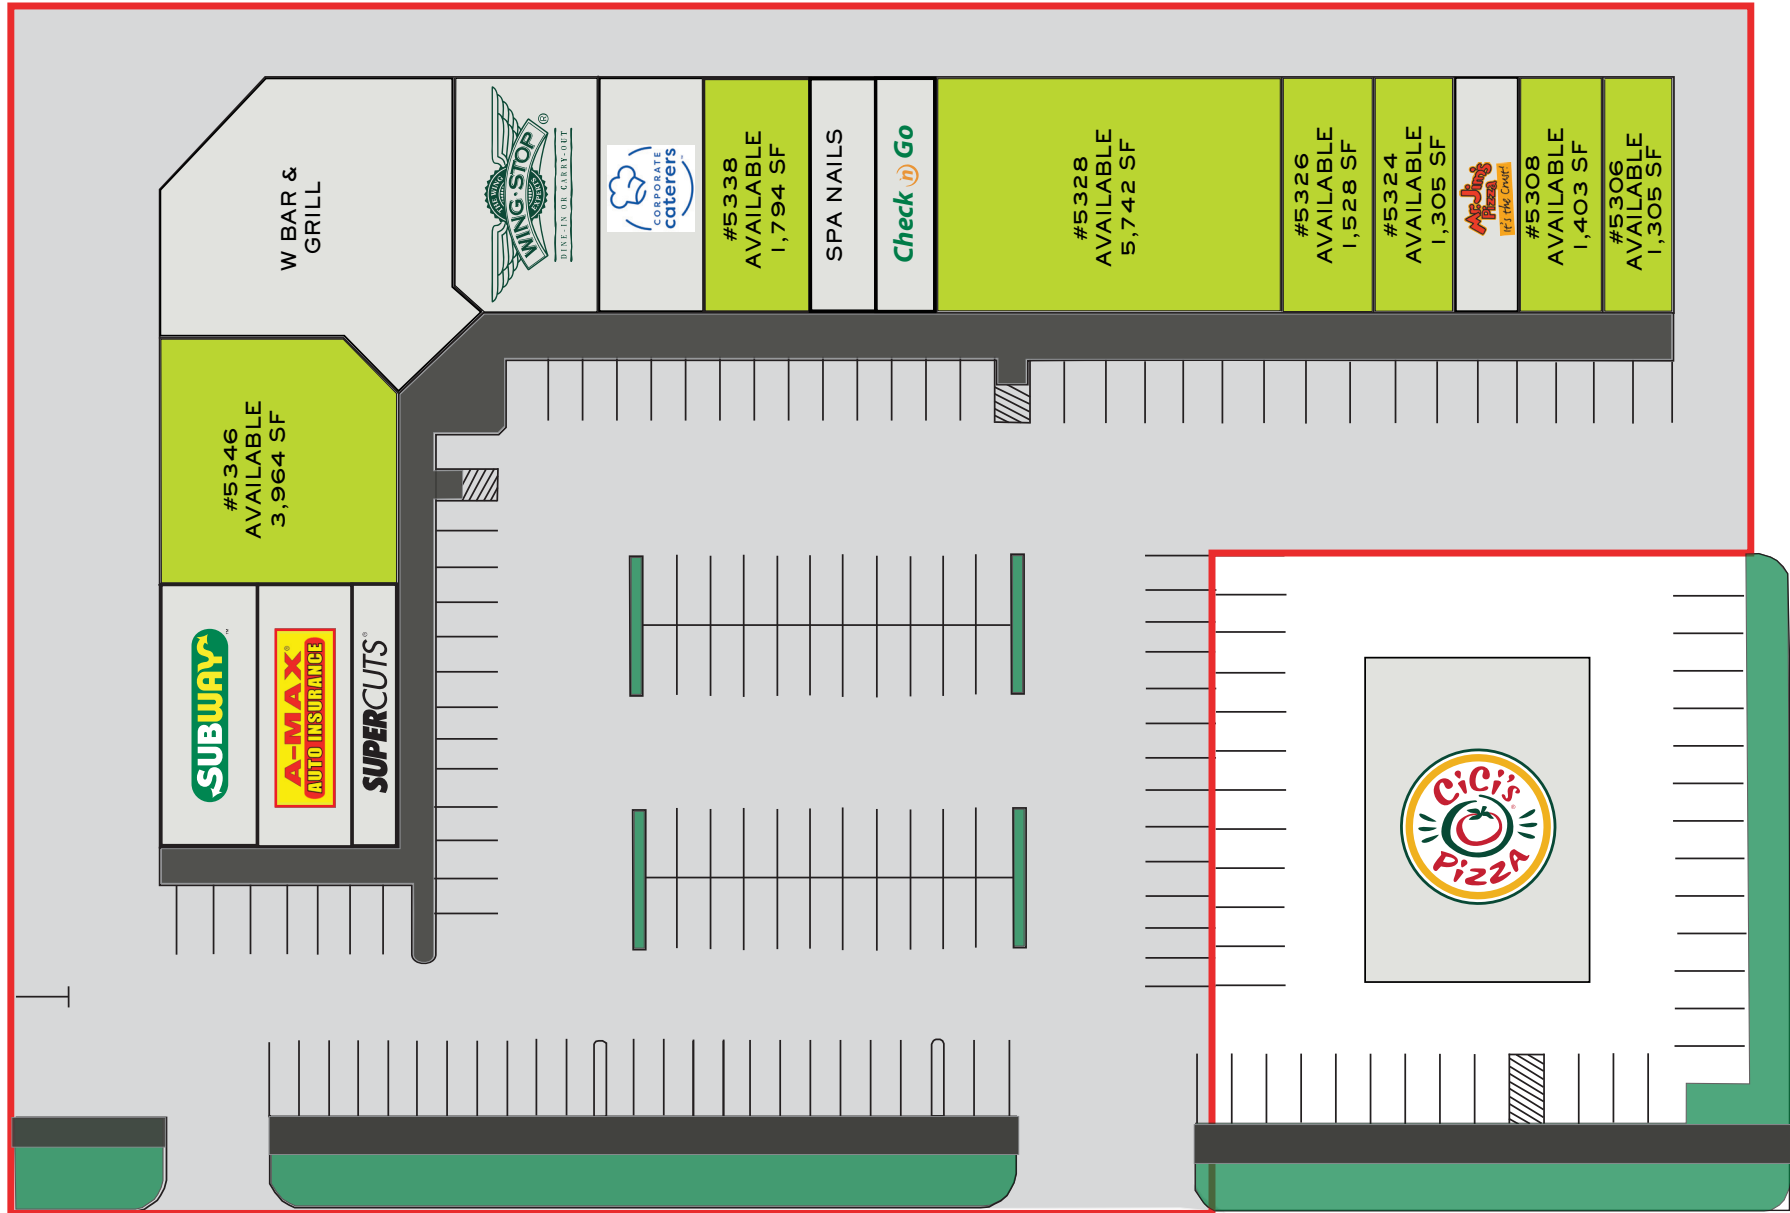

MEADOWCREST CORNERS

5306-5356 RUFÉ SNOW DR - N. RICHLAND HILLS, TX 76180

RUFÉ SNOW DRIVE

MEADOW CREST DRIVE

BRYAN DYER
bdyer@woodmont.com
817.377.7785