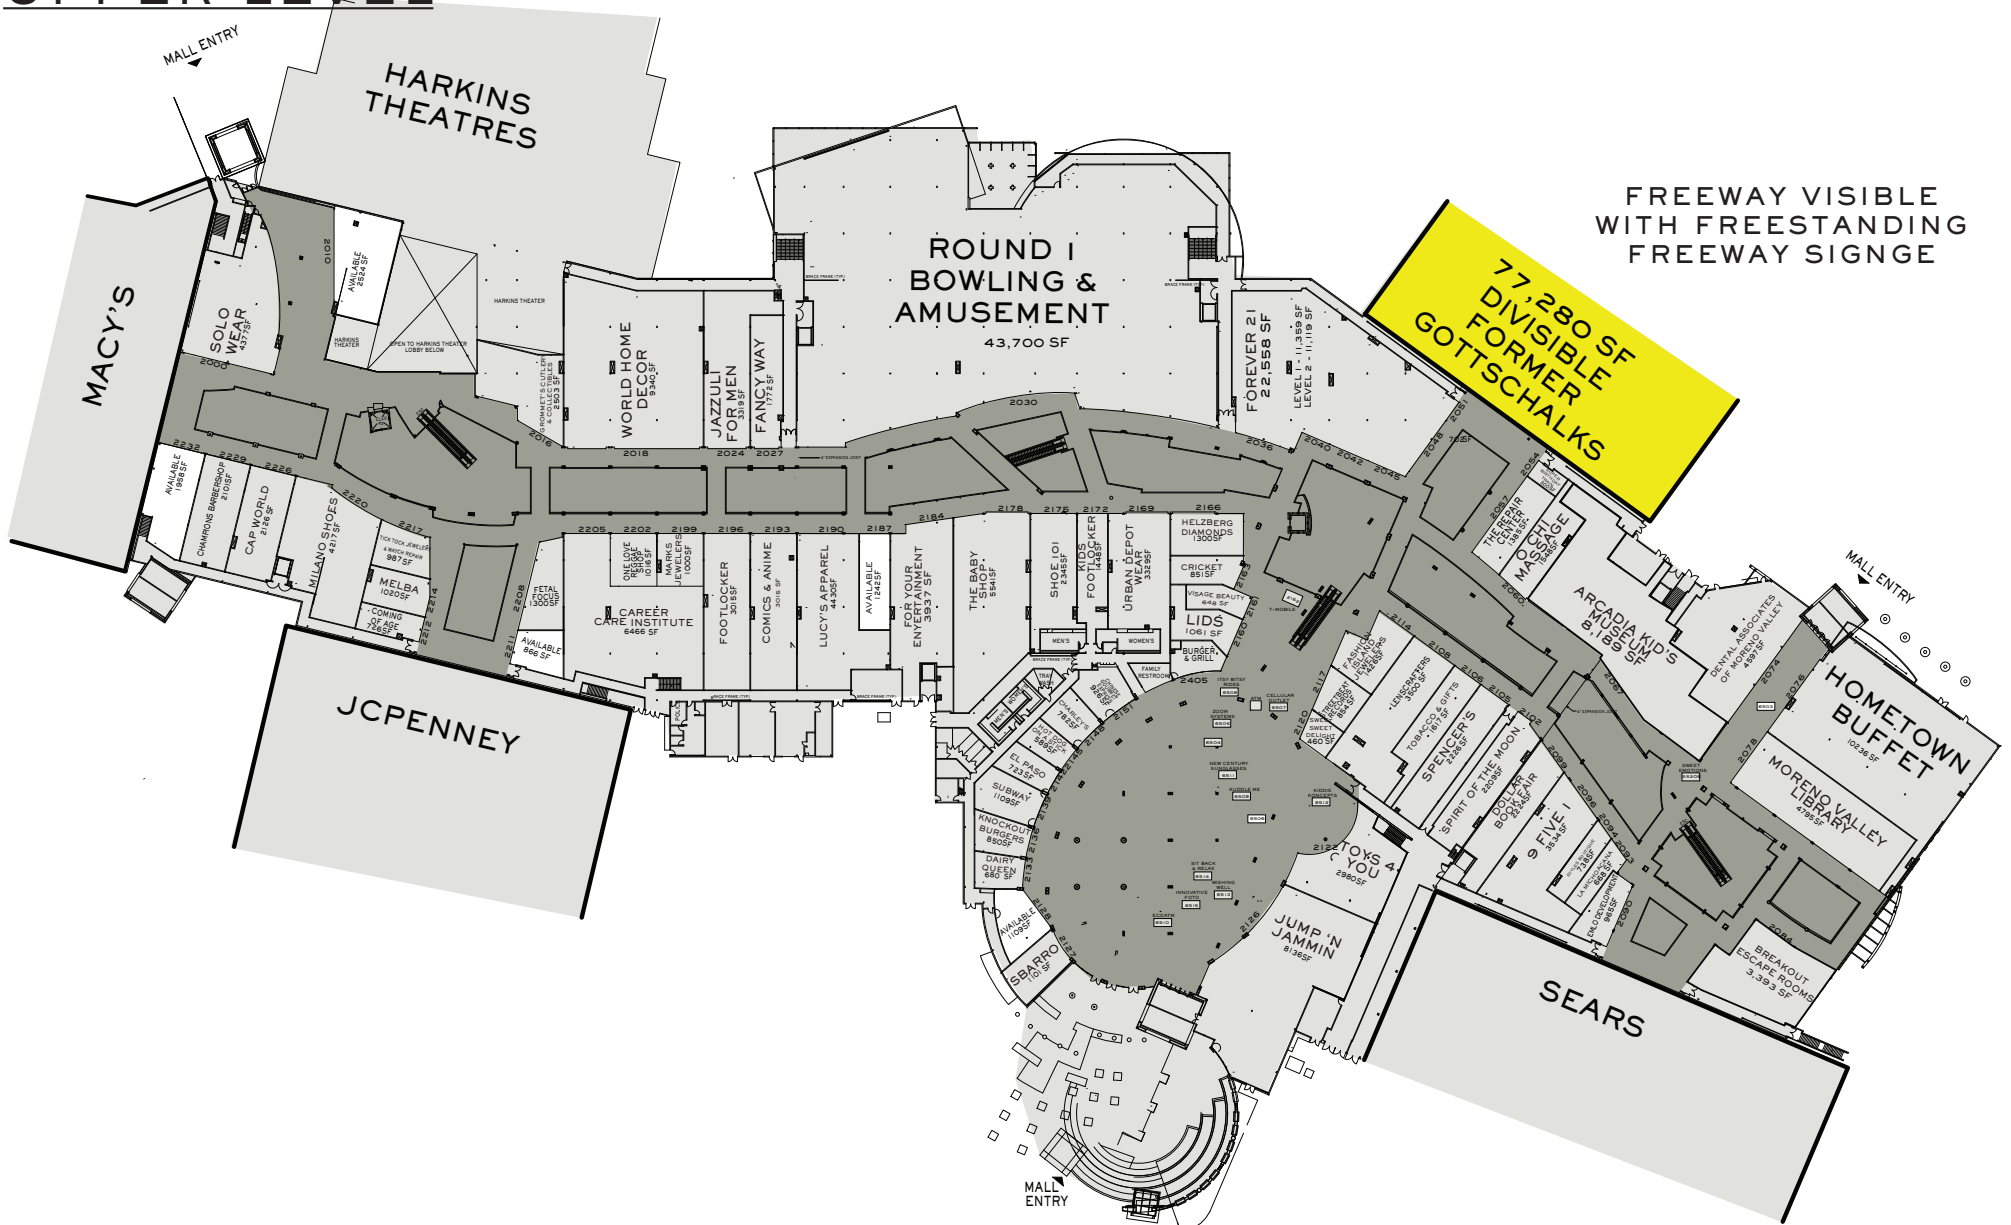

MORENO VALLEY MALL ANCHOR/BIG BOX OPPORTUNITIES

22500 TOWN CIRCLE MORENO VALLEY, CALIFORNIA 92553

UPPER LEVEL

FREEWAY VISIBLE WITH FREESTANDING FREEWAY SIGNGE

DAN THOMPSON
dthompson@woodmont.com
901.484.4903

EMILY ISEMINGER
eiseminger@woodmont.com
714.269.2032

SHANE SILVER
ssilver@woodmont.com
949.375.7020
License No. 02080957