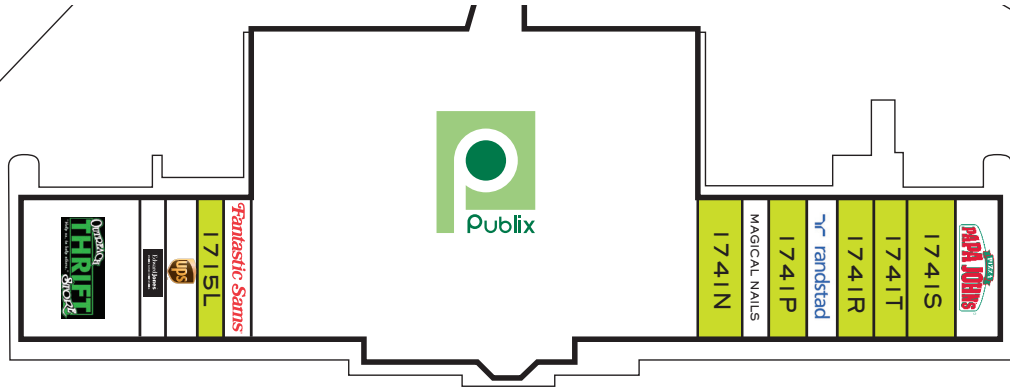

# KENSINGTON PLACE

1715 S. RUTHERFORD BLVD MURFREESBORO, TN 37130

SE BROAD STREET

O-1  
OUTPARCEL  
AVAILABLE  
0.992 ACRES  
FOR LEASE

SITE	TENANT	SIZE
1715A	Outreach Thrift Store	5,400 SF
1715J	Edward Jones	1,132 SF
1715K	The UPS Store	1,440 SF
1715L	Available	1,200 SF
1715M	Fantastic Sam's	1,200 SF
1731	Publix	46,624 SF
1741N	Available	2,000 SF
1741O	Magical Nails	1,212 SF
1741P	Available	1,700 SF
1741Q	Randstad Staffing	1,350 SF
1741R	Available	1,650 SF
1741T	Available	1,499 SF
1741S	Available	2,200 SF
1741Z	Papa John's	2,000 SF
<b>OUTPARCEL</b>		
O-1	Available	.99 Acres
<b>TOTAL</b>		<b>70,607</b>