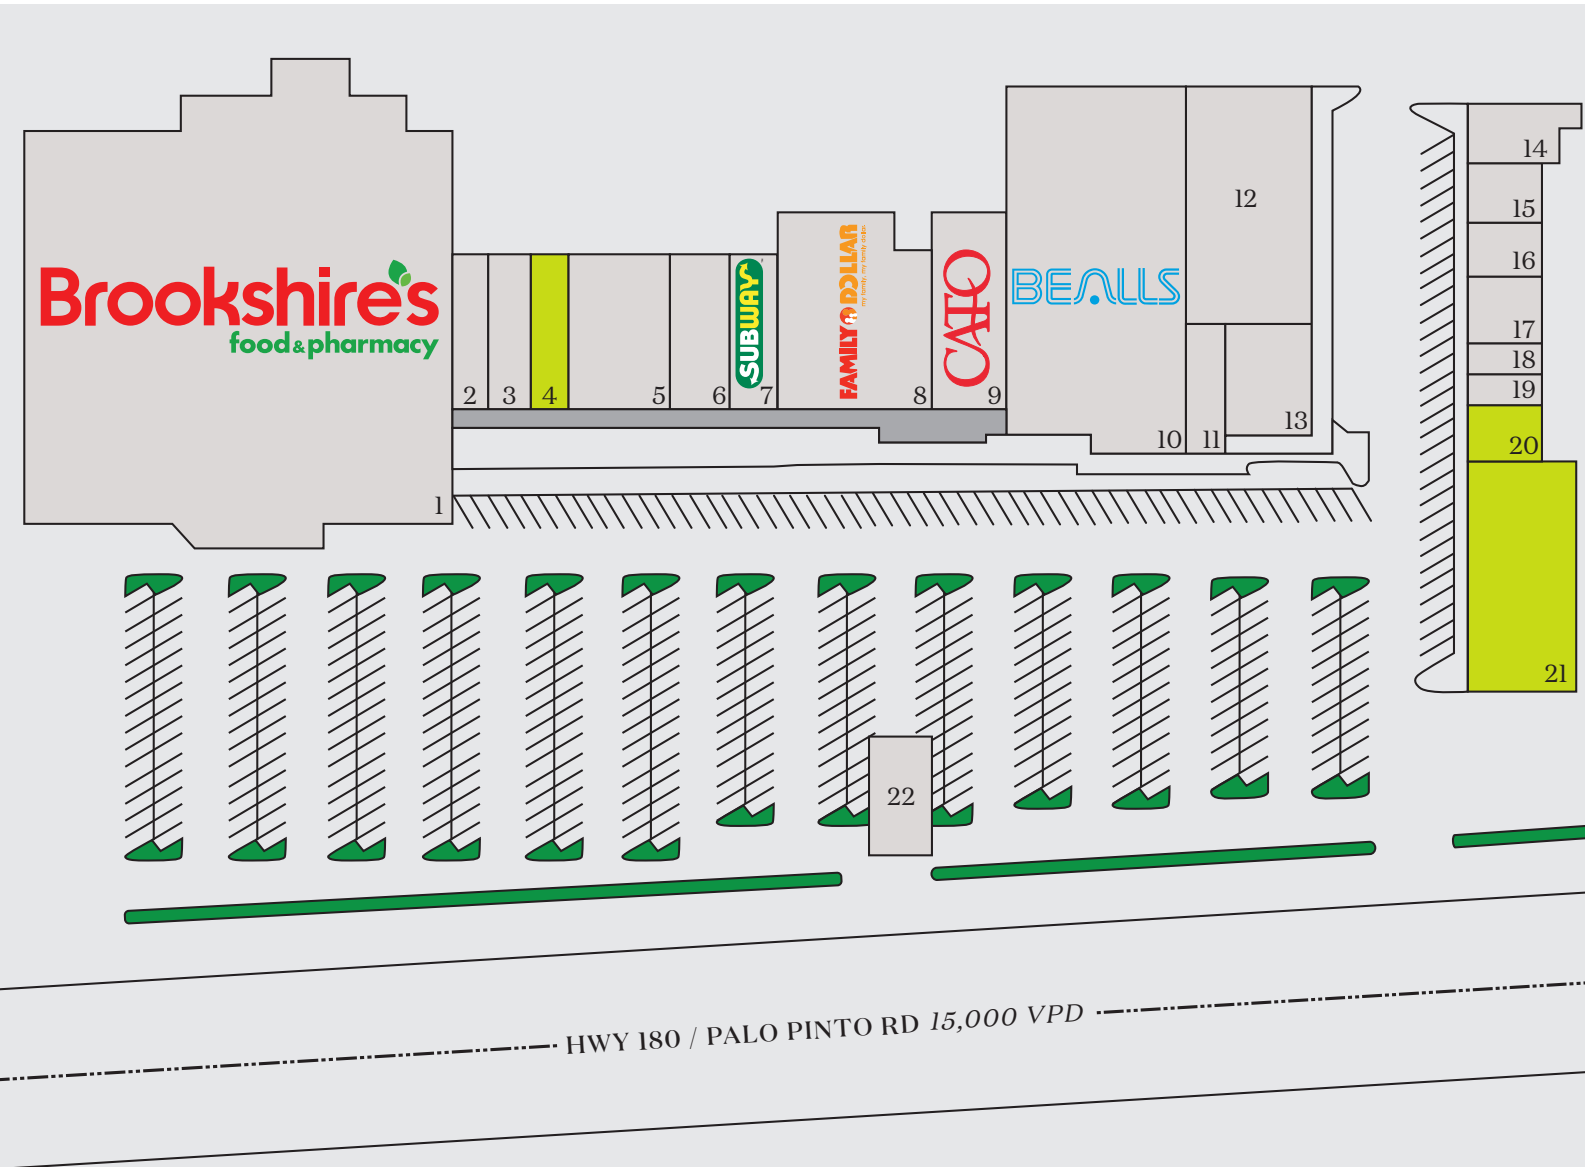

PARKER PLAZA

601 PALO PINTO STREET - WEATHERFORD, TX 76086

STE	TENANT
1.	BROOKSHIRE'S
2.	JACKSON-HEWITT TAX
3.	SMOKE PLUS
4.	VACANT
5.	FACTORY CONNECTION
6.	LINDA'S JEWELRY
7.	SUBWAY
8.	FAMILY DOLLAR
9.	CATO
10.	BEALL'S
11.	STAR NAILS
12.	CENTER OF HOPE
13.	WEATHERFORD SIGN CO.
14.	MR. JIM'S PIZZA
15.	CENTER OF HOPE
16.	CENTER OF HOPE
17.	HEAD IN THE CLOUDS IT CO
18.	BALANTINE DONUT SHOP
19.	RAZOR'S EDGE
20.	VACANT - 1,200 SF
21.	VACANT
22.	ICE HOUSE